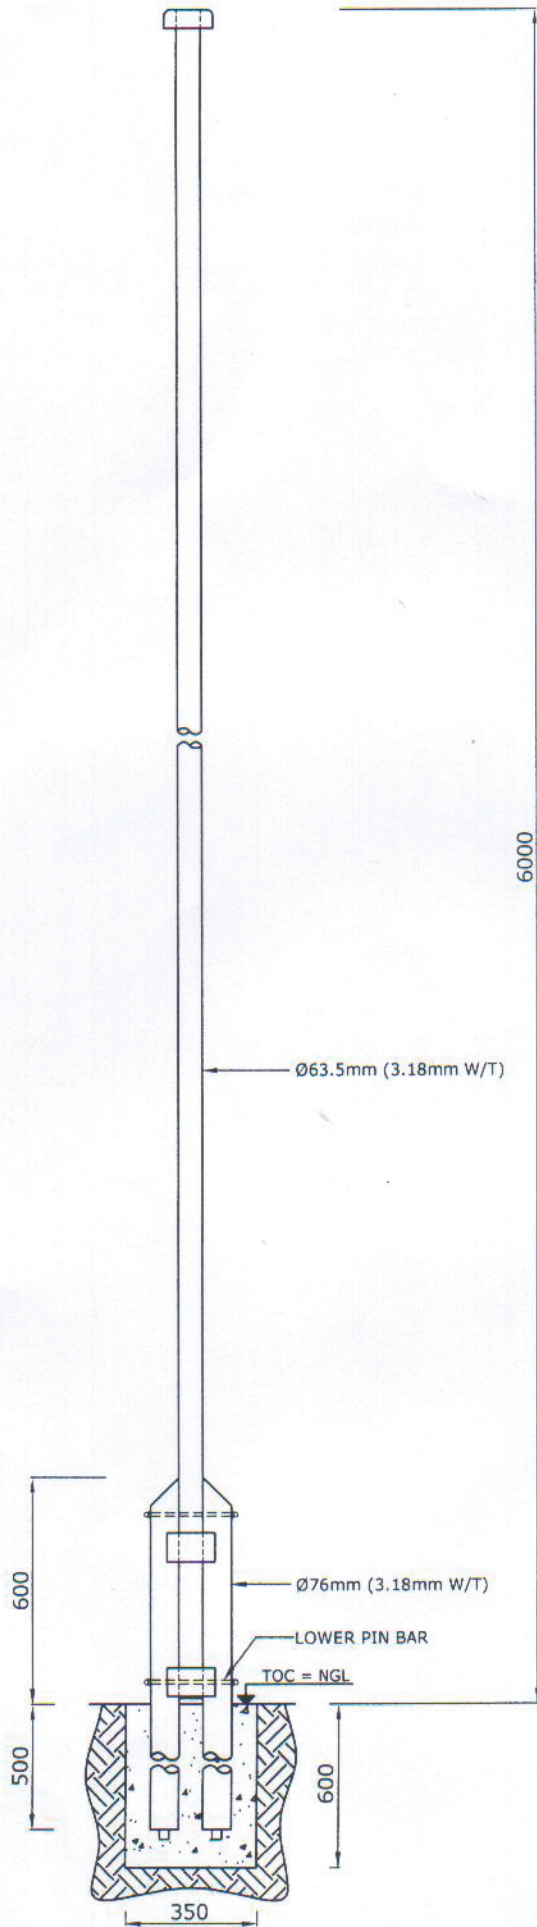

PLEASE NOTE** THE CENTRE POLE CAN BE SWIVELLED DOWN TO THE GROUND BY REMOVING THE LOWER PIN BAR.

6m INTEXMA FLAGPOLE

SCALE 1:20

ALUWELD	
Name	6m INTEXMA FLAGPOLE
GENERAL ARRANGEMENT	
Scale	1:20
Date	2011/01